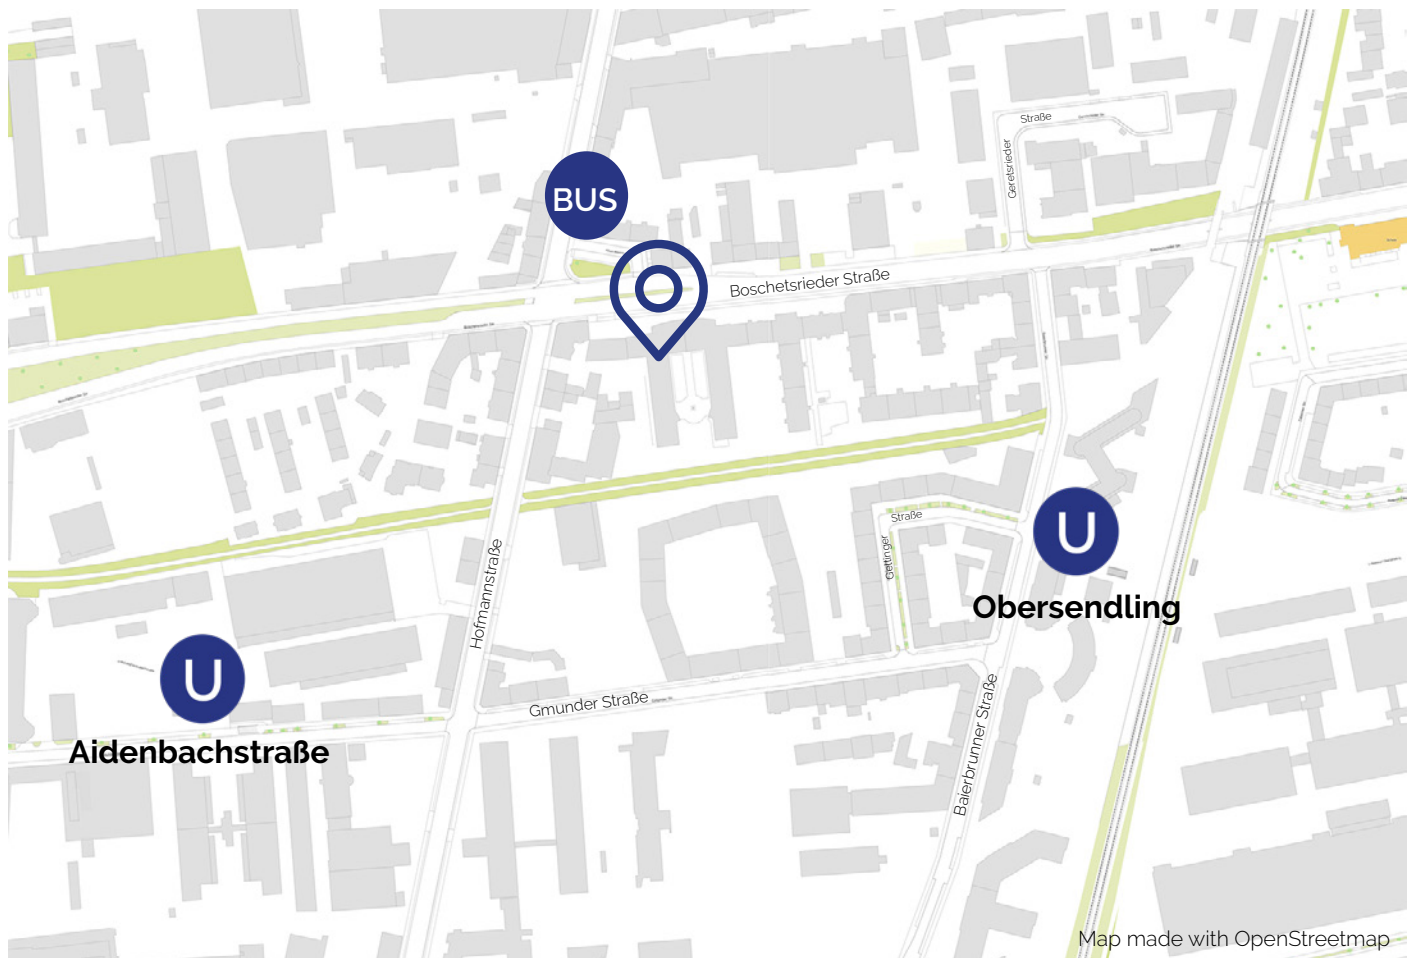

ConMoto Strategie und Realisierung GmbH
Directions Office and Parking

ConMoto
Strategie und Realisierung GmbH
Boschetsrieder Str. 69 / 3rd Floor
81379 Munich
Germany

Access to
Underground Parking

Subway

- U3
- Stop: Obersendling (400 m walk)
- Stop: Aidenbachstraße (450 m walk)

Bus

- Line 54
- Stop: Hofmannstraße (90 m walk)